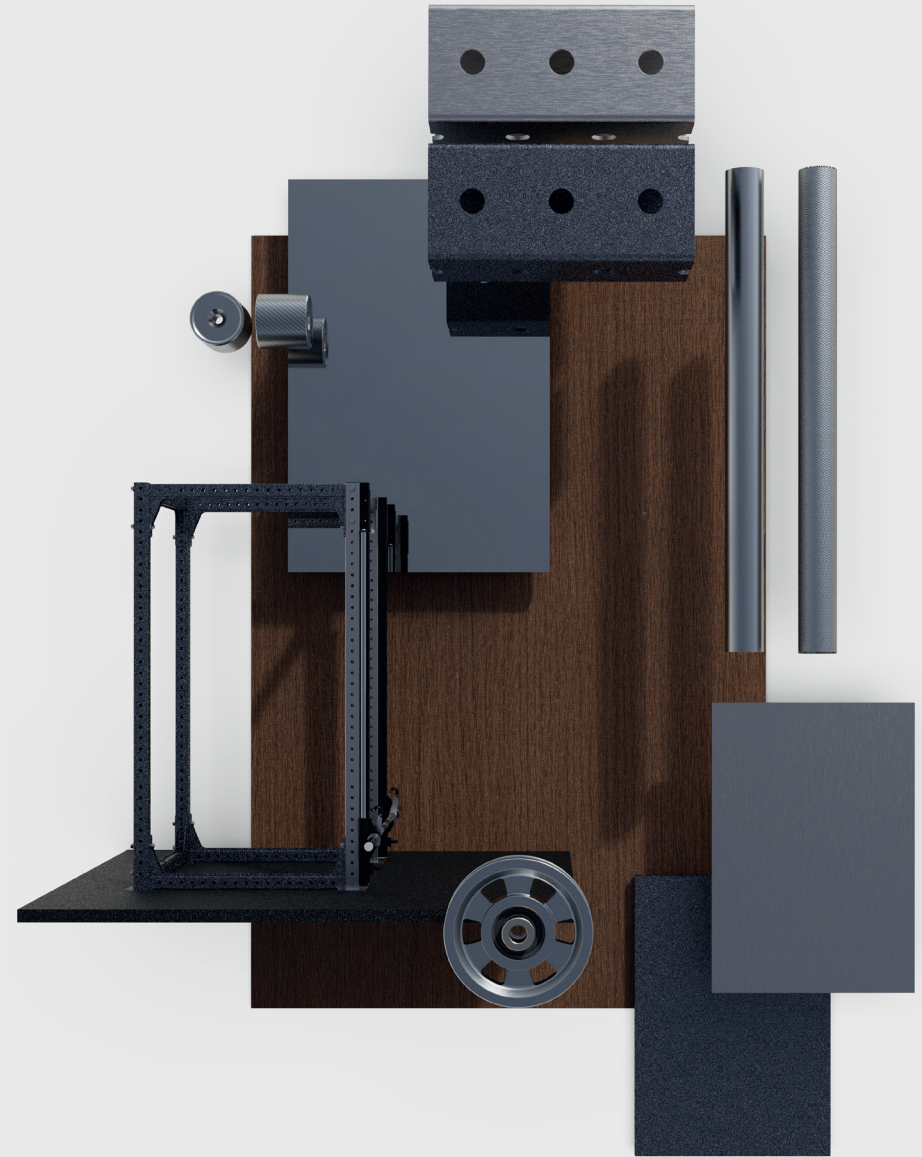

evergy

crafted to stand out

Powerlink is defined by a careful balance of materials and finishes. The two front pillars and horizontal arch are manufactured in stainless steel, creating a distinctive visual identity. Every detail, evergy.

The rest of the structure is finished in a dark pearl grey, chosen to complement the stainless steel and bring depth to the overall design.

Together, these finishes allow Powerlink to integrate naturally into different environments while elevating the character of the space around it.

Powerlink se define por un equilibrio cuidadoso entre materiales y acabados. Los dos pilares frontales y el arco frontal están fabricados en acero inoxidable, aportando una identidad visual propia. En cada detalle, evergy.

El resto de la estructura cuenta con un acabado en color gris perla oscuro, elegido para complementar el acero inoxidable y dar profundidad al conjunto.

La combinación de ambos acabados permite que Powerlink se integre con naturalidad en distintos entornos y eleve la estética del espacio que lo rodea.