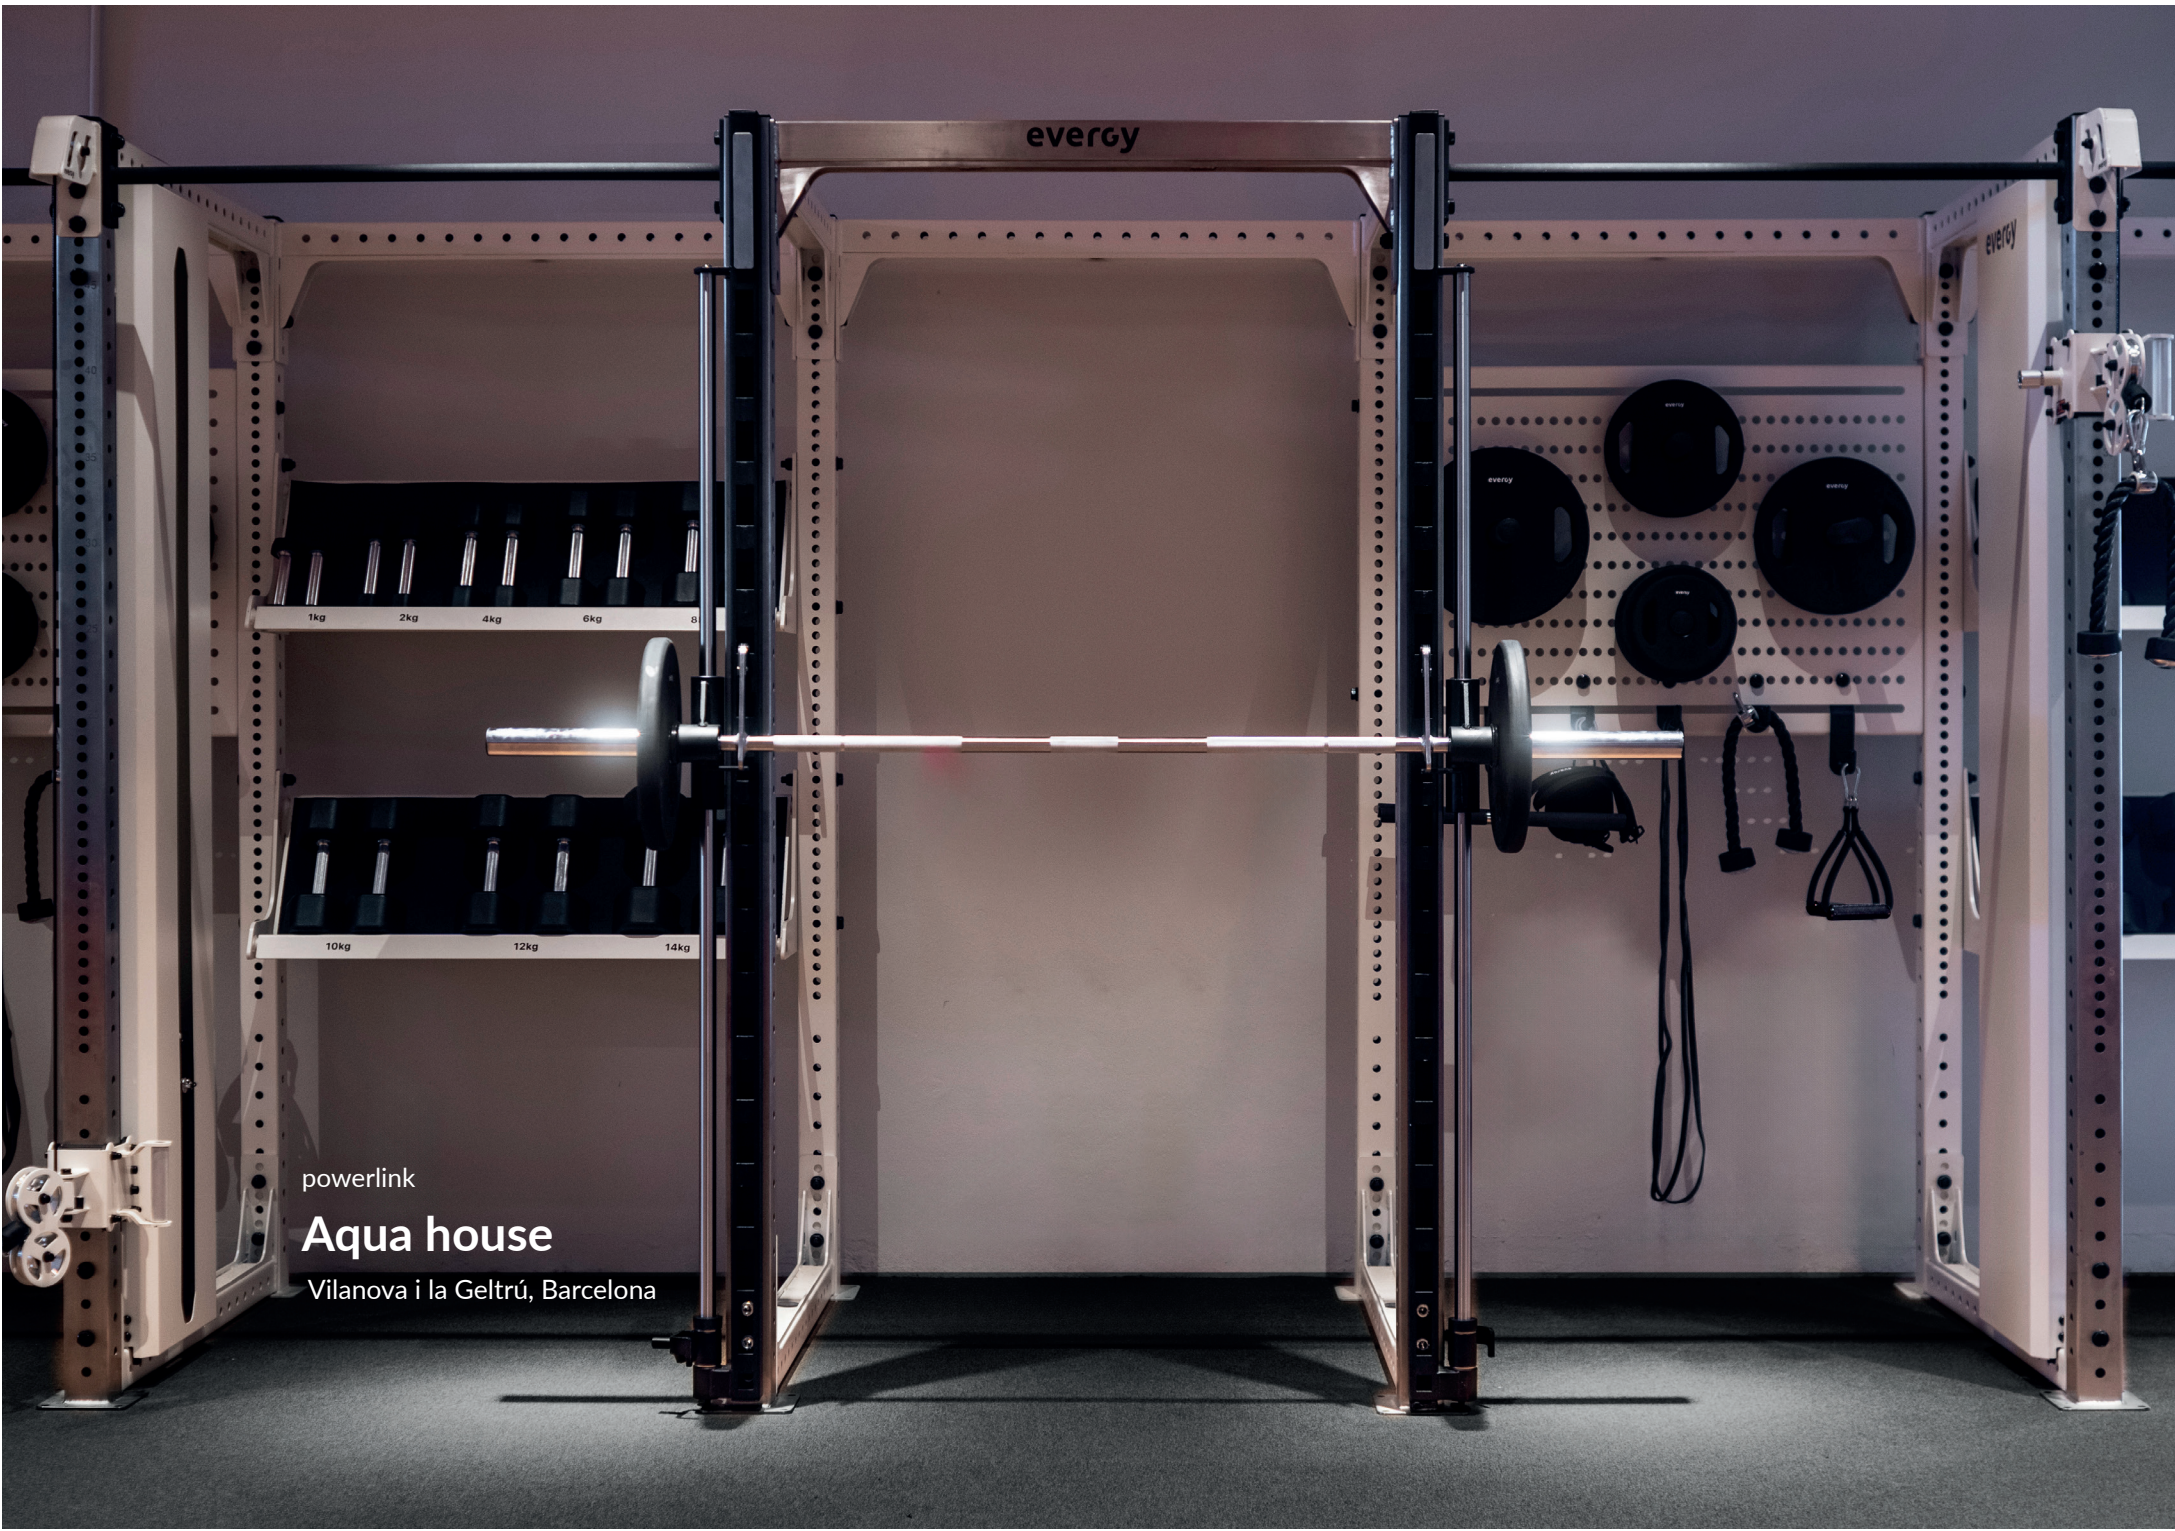

powerlink

Aqua house

Vilanova i la Geltrú, Barcelona